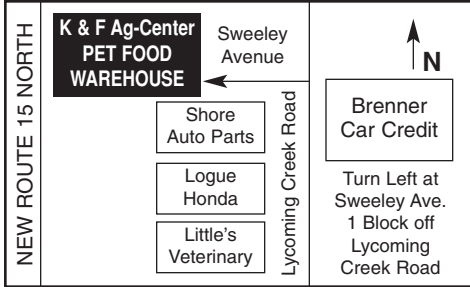

2101 Sweeley Avenue • Williamsport, PA 17701

Phone 570-323-7554 • Mon.-Sat. 8-6  
www.knittleandfrey.com

PRESORTED STD.  
U.S. POSTAGE  
PAID  
WILLIAMSPORT, PA  
PERMIT #201

Flyer #48

OR CURRENT OCCUPANT